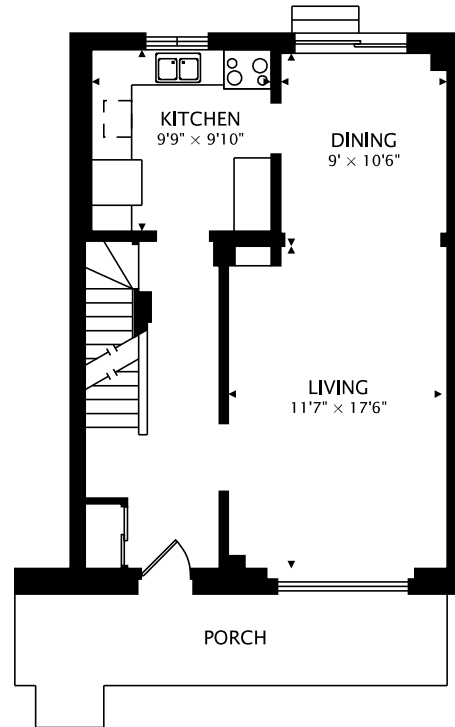

SECOND  
629 sq ft

MAIN  
623 sq ft

LOWER  
608 sq ft BELOW GRADE

TOTAL

1252 sq ft + 608 sq ft BELOW GRADE

by FirstFrame Photography

real.vision | www.firstframephotography.ca/propertyTours

CAPTURED ON: 6 JUL 2019

DIMENSIONS, AREAS, LAYOUTS AND DETAILS ARE APPROXIMATE AND SHOULD BE CONSIDERED ILLUSTRATIVE ONLY.

Kevin Alvarez

Sales Representative

Royal LePage Signature Realty, Brokerage

D: 416-317-7754

kevin@kevinvalvarez.ca