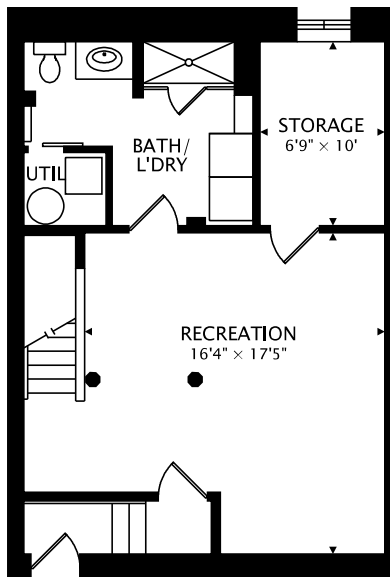

SECOND  
629 sq ft

MAIN  
623 sq ft

LOWER  
608 sq ft BELOW GRADE

TOTAL

1252 sq ft + 608 sq ft BELOW GRADE

by FirstFrame Photography

real.vision | www.firstframephotography.ca/propertyTours

CAPTURED ON: 6 JUL 2019

DIMENSIONS, AREAS, LAYOUTS AND DETAILS ARE APPROXIMATE AND SHOULD BE CONSIDERED ILLUSTRATIVE ONLY.

Kevin Alvarez

Sales Representative

Royal LePage Signature Realty, Brokerage

D: 416-317-7754

kevin@kevinvalvarez.ca