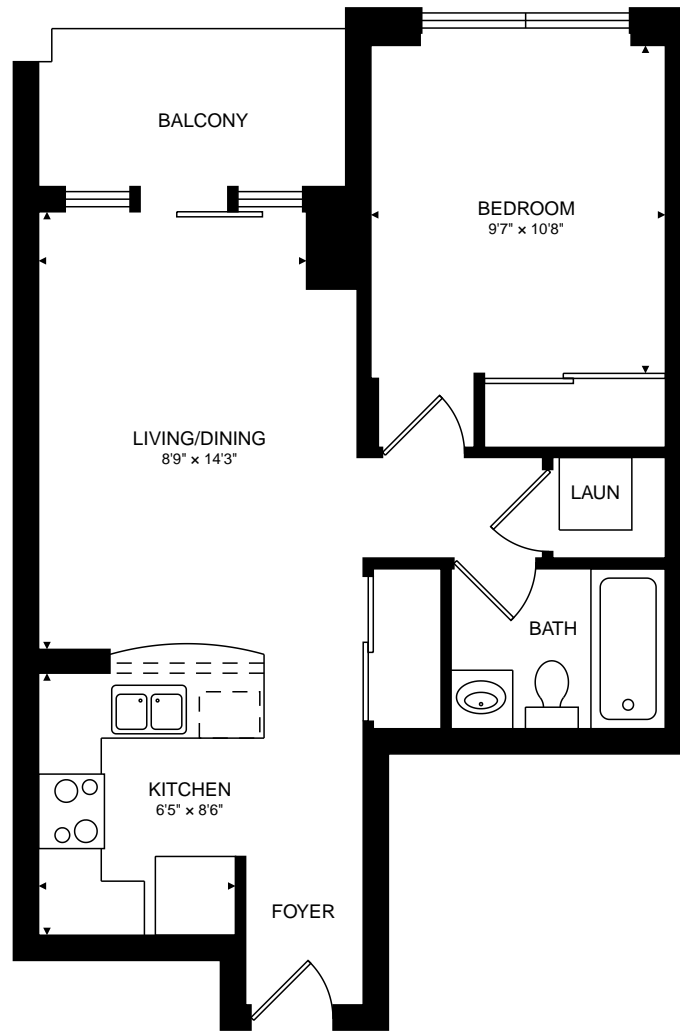

# 5 MICHAEL POWER PLACE #1409

ETOBICOKE, ON M9A 0A3

586 sq ft

by FirstFrame Photography  
[real.vision](http://real.vision) | [www.firstframephotography.ca/propertyTours](http://www.firstframephotography.ca/propertyTours)

CAPTURED ON: 29 OCT 2018  
DIMENSIONS, AREAS, LAYOUTS AND DETAILS ARE APPROXIMATE  
AND SHOULD BE CONSIDERED ILLUSTRATIVE ONLY.

Kevin Alvarez  
Sales Representative  
Royal LePage Signature Realty, Brokerage  
D: 416-317-7754  
[kevin@kevin Alvarez.ca](mailto:kevin@kevin Alvarez.ca)  
[www.kevin Alvarez.ca](http://www.kevin Alvarez.ca)