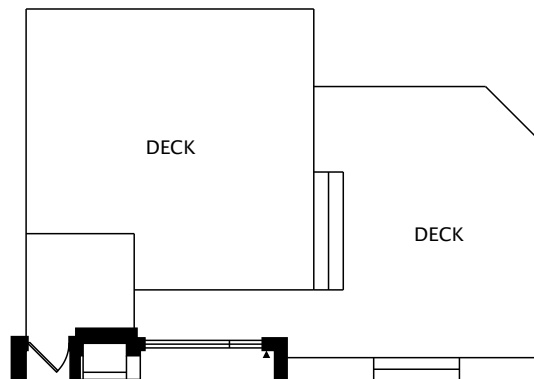

THIRD
293 sq ft

MAIN
591 sq ft

ENTRY
103 sq ft

SECOND
545 sq ft

LOWER
385 sq ft BELOW GRADE

TOTAL

1533 sq ft + 385 sq ft BELOW GRADE

by FirstFrame Photography
real.vision | www.firstframephotography.ca/propertyTours

CAPTURED ON: 21 JUN 2020
DIMENSIONS, AREAS, LAYOUTS AND DETAILS ARE APPROXIMATE
AND SHOULD BE CONSIDERED ILLUSTRATIVE ONLY.

Kevin Alvarez
Sales Representative
Royal LePage Signature Realty, Brokerage
D: 416-317-7754
kevin@kevinvalvarez.ca
www.kevinvalvarez.ca