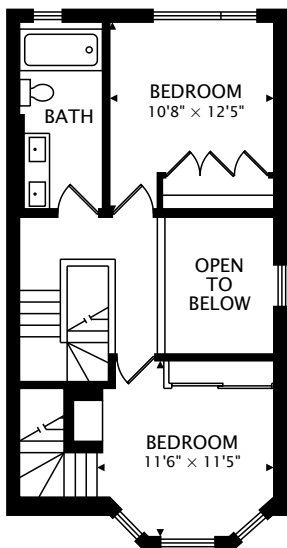

THIRD
293 sq ft

MAIN
591 sq ft

ENTRY
103 sq ft

SECOND
545 sq ft

LOWER
385 sq ft BELOW GRADE

TOTAL

1533 sq ft + 385 sq ft BELOW GRADE

by FirstFrame Photography
real.vision | www.firstframephotography.ca/propertyTours

CAPTURED ON: 21 JUN 2020
DIMENSIONS, AREAS, LAYOUTS AND DETAILS ARE APPROXIMATE
AND SHOULD BE CONSIDERED ILLUSTRATIVE ONLY.

Kevin Alvarez
Sales Representative
Royal LePage Signature Realty, Brokerage
D: 416-317-7754
kevin@kevinvalvarez.ca
www.kevinvalvarez.ca