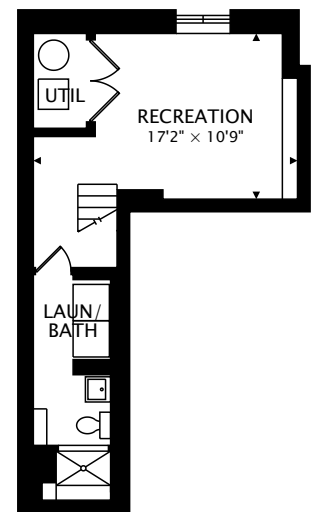

THIRD
293 sq ft

MAIN
591 sq ft

ENTRY
103 sq ft

SECOND
545 sq ft

LOWER
385 sq ft BELOW GRADE

TOTAL

1533 sq ft + 385 sq ft BELOW GRADE

by FirstFrame Photography
real.vision | www.firstframephotography.ca/propertyTours

CAPTURED ON: 21 JUN 2020
DIMENSIONS, AREAS, LAYOUTS AND DETAILS ARE APPROXIMATE
AND SHOULD BE CONSIDERED ILLUSTRATIVE ONLY.

Kevin Alvarez
Sales Representative
Royal LePage Signature Realty, Brokerage
D: 416-317-7754
kevin@kevinvalvarez.ca
www.kevinvalvarez.ca