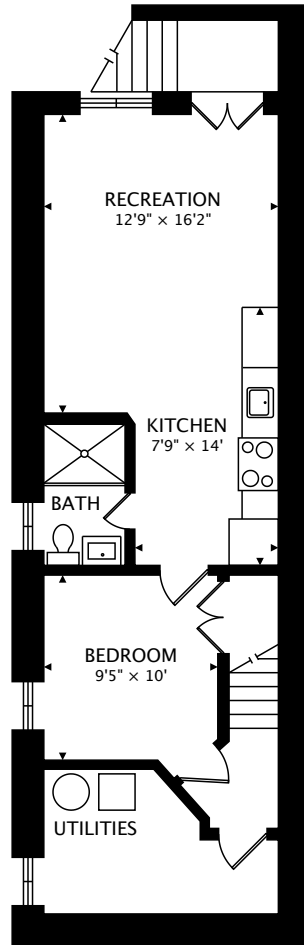

TOTAL
2110 sq ft + 712 sq ft BELOW GRADE

by FirstFrame Photography
real.vision | www.firstframephotography.ca/propertyTours

CAPTURED ON: 26 MAR 2018
DIMENSIONS, AREAS, LAYOUTS AND DETAILS ARE APPROXIMATE
AND SHOULD BE CONSIDERED ILLUSTRATIVE ONLY.

Kevin Alvarez
Sales Representative
Royal LePage Signature Realty, Brokerage
D: 416-317-7754
kevin@kevinvalvarez.ca
www.kevinvalvarez.ca

LOWER
712 sq ft BELOW GRADE

GARAGE

TOTAL
2110 sq ft + 712 sq ft BELOW GRADE

by FirstFrame Photography
real.vision | www.firstframephotography.ca/propertyTours

CAPTURED ON: 26 MAR 2018
DIMENSIONS, AREAS, LAYOUTS AND DETAILS ARE APPROXIMATE
AND SHOULD BE CONSIDERED ILLUSTRATIVE ONLY.