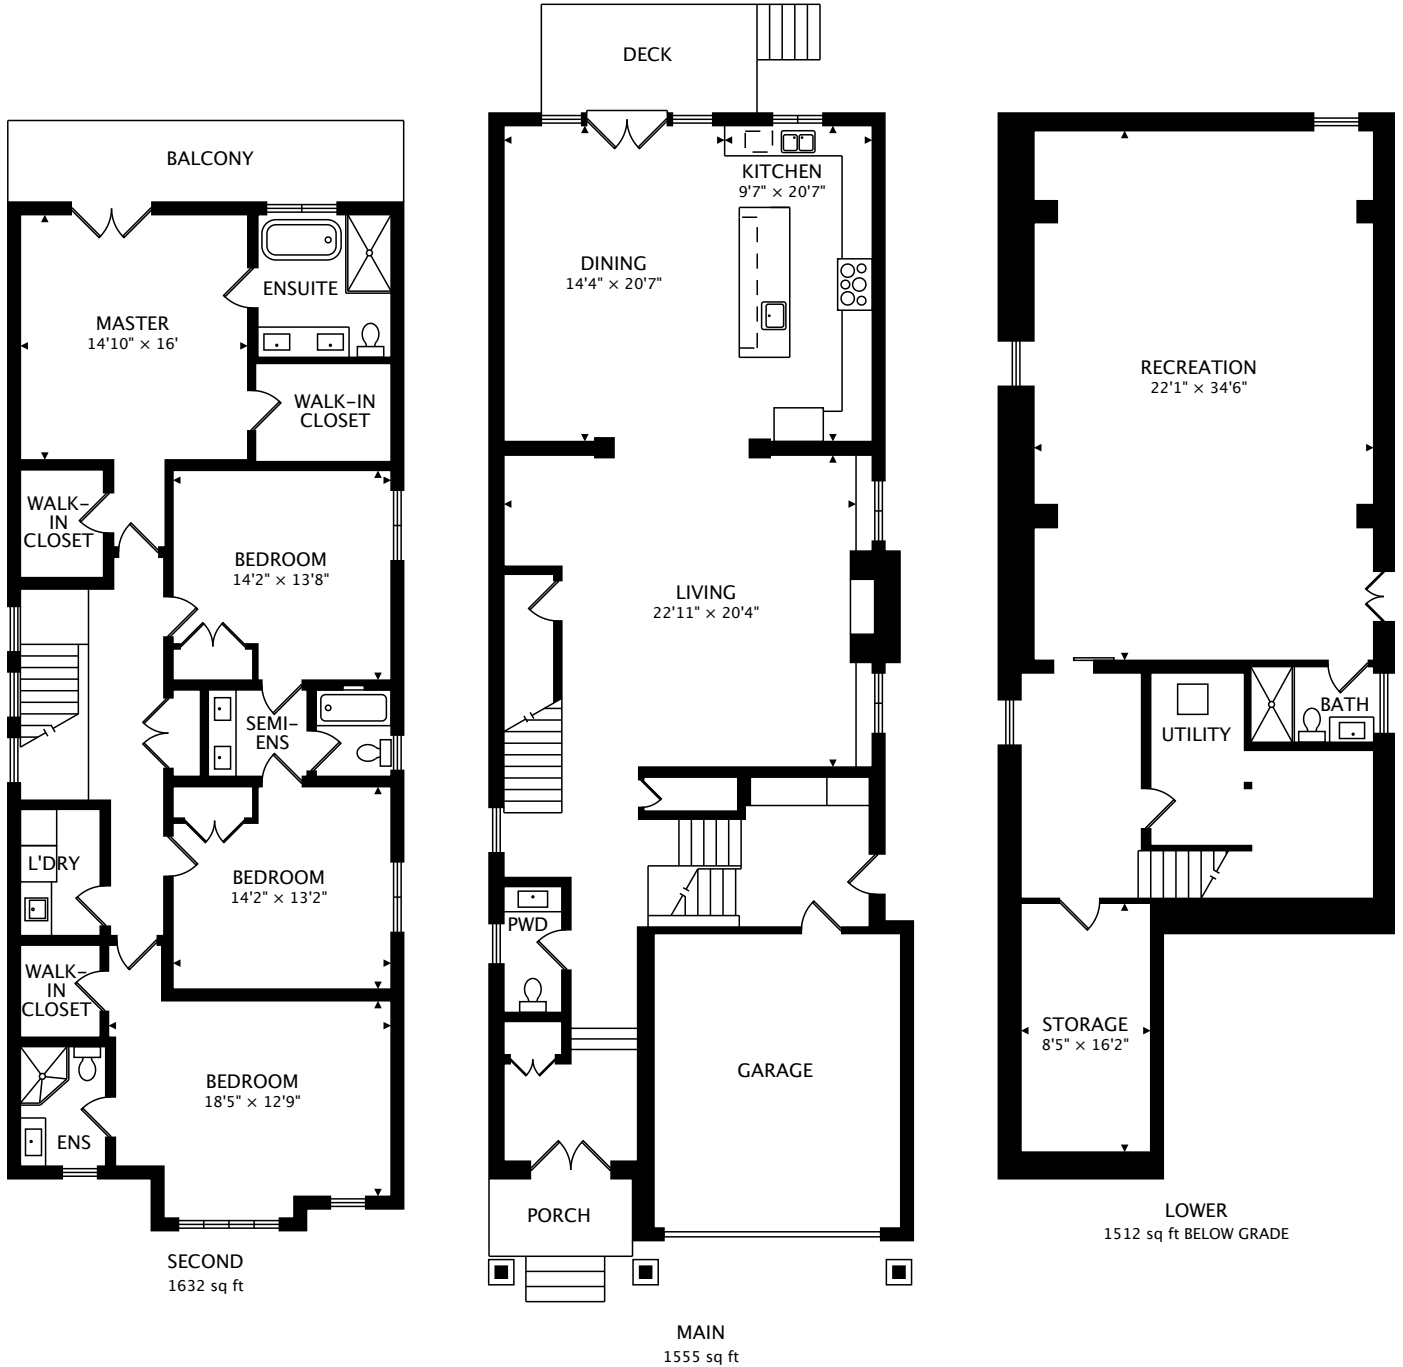

1628 NORTHMOUNT AVE
MISSISSAUGA, ON L5E 1Z1

TOTAL

3188 sq ft + 1512 sq ft BELOW GRADE

by FirstFrame Photography
real.vision | www.firstframephotography.ca/propertyTours

CAPTURED ON: 25 OCT 2017

DIMENSIONS, AREAS, LAYOUTS AND DETAILS ARE APPROXIMATE AND SHOULD BE CONSIDERED ILLUSTRATIVE ONLY.