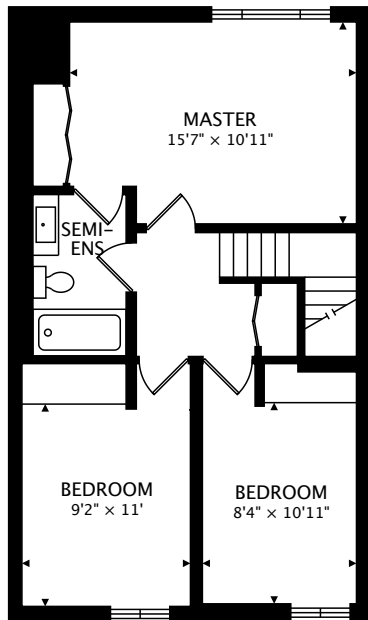

1280 BRIDLETOWNE CIR #89  
 SCARBOROUGH, ON M1W 3V6

THIRD  
 629 sq ft

MAIN  
 390 sq ft

SECOND  
 355 sq ft

LOWER  
 273 sq ft BELOW GRADE

TOTAL

1375 sq ft + 273 sq ft BELOW GRADE

by FirstFrame Photography  
 real.vision | www.firstframephotography.ca/propertyTours

CAPTURED ON: 2 SEP 2018  
 DIMENSIONS, AREAS, LAYOUTS AND DETAILS ARE APPROXIMATE  
 AND SHOULD BE CONSIDERED ILLUSTRATIVE ONLY.

Kevin Alvarez  
 Sales Representative  
 Royal LePage Signature Realty, Brokerage  
 D: 416-317-7754  
 kevin@kevinvalvarez.ca  
 www.kevinvalvarez.ca