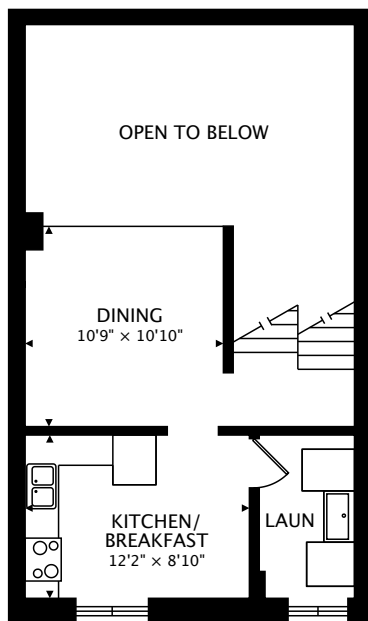

1280 BRIDLETOWNE CIR #89  
 SCARBOROUGH, ON M1W 3V6

THIRD  
 629 sq ft

MAIN  
 390 sq ft

SECOND  
 355 sq ft

LOWER  
 273 sq ft BELOW GRADE

TOTAL

1375 sq ft + 273 sq ft BELOW GRADE

by FirstFrame Photography  
 real.vision | www.firstframephotography.ca/propertyTours

CAPTURED ON: 2 SEP 2018  
 DIMENSIONS, AREAS, LAYOUTS AND DETAILS ARE APPROXIMATE  
 AND SHOULD BE CONSIDERED ILLUSTRATIVE ONLY.

Kevin Alvarez  
 Sales Representative  
 Royal LePage Signature Realty, Brokerage  
 D: 416-317-7754  
 kevin@kevinvalvarez.ca  
 www.kevinvalvarez.ca