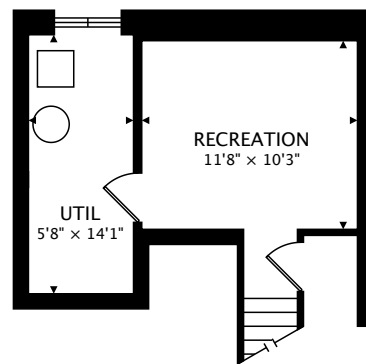

1280 BRIDLETOWNE CIR #89  
 SCARBOROUGH, ON M1W 3V6

THIRD  
 629 sq ft

MAIN  
 390 sq ft

SECOND  
 355 sq ft

LOWER  
 273 sq ft BELOW GRADE

TOTAL

1375 sq ft + 273 sq ft BELOW GRADE

by FirstFrame Photography  
 real.vision | www.firstframephotography.ca/propertyTours

CAPTURED ON: 2 SEP 2018  
 DIMENSIONS, AREAS, LAYOUTS AND DETAILS ARE APPROXIMATE  
 AND SHOULD BE CONSIDERED ILLUSTRATIVE ONLY.

Kevin Alvarez  
 Sales Representative  
 Royal LePage Signature Realty, Brokerage  
 D: 416-317-7754  
 kevin@kevinvalvarez.ca  
 www.kevinvalvarez.ca