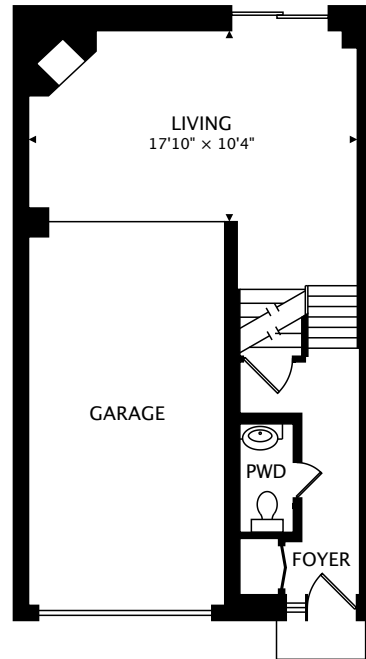

1280 BRIDLETOWNE CIR #89  
 SCARBOROUGH, ON M1W 3V6

THIRD  
 629 sq ft

MAIN  
 390 sq ft

SECOND  
 355 sq ft

LOWER  
 273 sq ft BELOW GRADE

TOTAL

1375 sq ft + 273 sq ft BELOW GRADE

by FirstFrame Photography  
 real.vision | www.firstframephotography.ca/propertyTours

CAPTURED ON: 2 SEP 2018  
 DIMENSIONS, AREAS, LAYOUTS AND DETAILS ARE APPROXIMATE  
 AND SHOULD BE CONSIDERED ILLUSTRATIVE ONLY.

Kevin Alvarez  
 Sales Representative  
 Royal LePage Signature Realty, Brokerage  
 D: 416-317-7754  
 kevin@kevinvalvarez.ca  
 www.kevinvalvarez.ca